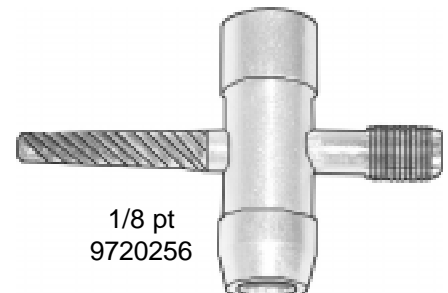

100 Piece SAE Assortment
9720204

100 Piece Metric Assortment
9720206

PACKAGED GREASE FITTINGS

PKG QTY	STYLE	PART #	PKG QTY	STYLE	PART #
50	1/4-28 STRAIGHT	9720220	50	1/8-P.T. STRAIGHT	9720225
50	1/4-28 45°	9720221	50	1/8-P.T. 45°	9720226
50	1/4-28 90°	9720222	50	1/8-P.T. 90°	9720227
50	6MM STRAIGHT	9720235	50	10MM STRAIGHT	9720245
50	6MM 45°	9720236	50	10MM 45°	9720246
50	6MM 90°	9720237	50	10MM 90°	9720247
50	8MM STRAIGHT	9720240	50	3/16" DRIVE IN	9720230
50	8MM 45°	9720241	50	1/4" DRIVE IN	9720231
50	8MM 90°	9720242	50	5/16" DRIVE IN	9720232
			50	3/8" DRIVE IN	9720233

GREASE GUN WHIP HOSES

Bulk pkg of 10/12" Rubber Hoses
9720260

Bulk pkg of 10/18" Rubber Hoses
9720261

GREASE GUN COUPLERS

Bulk pkg of 10/Couplers w/ball check
9720250

GREASE FITTING TOOLS

1/4-28
9720255

1/8 pt
9720256

NYLON CABLE TIES

	LENGTH	COLOR	PKG QTY	WIDTH	MAX BUNDLE	STRENGTH	PART#	
STANDARD	4"	BLACK	100	.098	.750	18#	9720300	
	7"	BLACK	100	.180	2"	50#	9720302	
	7"	BLACK	1000	.180	2"	50#	9720304	
	11"	BLACK	100	.185	3.5"	50#	9720306	
	11"	BLACK	1000	.185	3.5"	50#	9720308	
	14"	BLACK	100	.300	4"	120#	9720312	
	14"	BLACK	10	.300	4"	120#	9720313	
	HEAVY DUTY	24"	BLACK	100	.313	6.50"	175#	9720314
		24"	BLACK	10	.313	6.50"	175#	9720315
			BLACK	100	1" SQUARE TIE DOWN MOUNTS W/ADHESIVE BACK			9720319