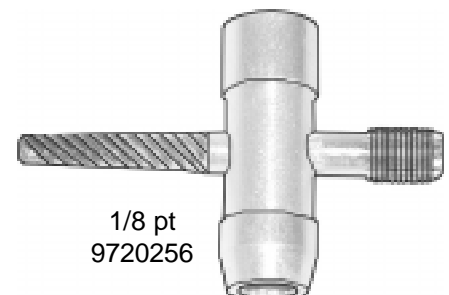

100 Piece SAE Assortment
9720204

100 Piece Metric Assortment
9720206

PACKAGED GREASE FITTINGS

PKG QTY	STYLE	PART #	PKG QTY	STYLE	PART #
50	1/4-28 STRAIGHT	9720220	50	1/8-P.T. STRAIGHT	9720225
50	1/4-28 45°	9720221	50	1/8-P.T. 45°	9720226
50	1/4-28 90°	9720222	50	1/8-P.T. 90°	9720227
50	6MM STRAIGHT	9720235	50	10MM STRAIGHT	9720245
50	6MM 45°	9720236	50	10MM 45°	9720246
50	6MM 90°	9720237	50	10MM 90°	9720247
50	8MM STRAIGHT	9720240	50	3/16" DRIVE IN	9720230
50	8MM 45°	9720241	50	1/4" DRIVE IN	9720231
50	8MM 90°	9720242	50	5/16" DRIVE IN	9720232
			50	3/8" DRIVE IN	9720233

GREASE GUN WHIP HOSES

Bulk pkg of 10/12" Rubber Hoses
9720260

Bulk pkg of 10/18" Rubber Hoses
9720261

GREASE GUN COUPLERS

Bulk pkg of 10/Couplers w/ball check
9720250

GREASE FITTING TOOLS

1/4-28
9720255

1/8 pt
9720256

NYLON CABLE TIES

	LENGTH	COLOR	PKG QTY	WIDTH	MAX BUNDLE	STRENGTH	PART#	
STANDARD	4"	BLACK	100	.098	.750	18#	9720300	
	7"	BLACK	100	.180	2"	50#	9720302	
	7"	BLACK	1000	.180	2"	50#	9720304	
	11"	BLACK	100	.185	3.5"	50#	9720306	
	11"	BLACK	1000	.185	3.5"	50#	9720308	
	14"	BLACK	100	.300	4"	120#	9720312	
	14"	BLACK	10	.300	4"	120#	9720313	
	HEAVY DUTY	24"	BLACK	100	.313	6.50"	175#	9720314
		24"	BLACK	10	.313	6.50"	175#	9720315
			BLACK	100	1" SQUARE TIE DOWN MOUNTS W/ADHESIVE BACK			9720319